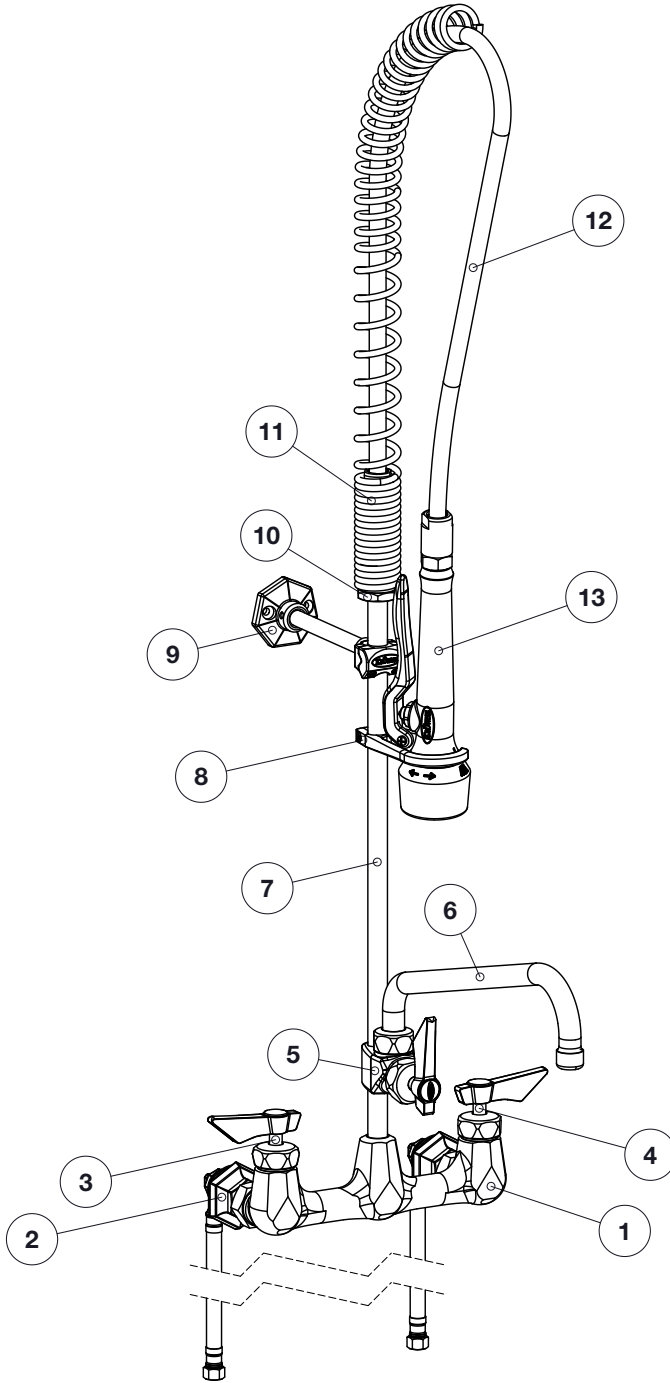

8" Center Wall Mount Pre-Rinse with Add-On Faucet

DIAMOND SERIES

Standard Features

- 1/4 turn stainless steel high performance ceramic cartridge valves with built-in check valves
- Heavy Duty Flanges with eccentric fittings and innovative flange seal
- Dual Spray Technology, 1.15 GPM Knife & Cyclone Options
- Lever Handles
- Adjustable Wall Bracket & mounting kit included
- E-Z install flexible water line kit included
- Lifetime Warranty

Specifications

Water Inlet	1/2" NPS Male; Kit Installed
Temp. Range	40°F - 180°F
Pressure	20-120 PSI
Spray Head Flow Rate	1.15 GPM
Faucet Flow Rate	1.8 GPM
Body Material	Solid Brass with Ultra-Polish Satin Finish
Weight	18 lbs.
Dimensions	38" High 15" Overhang

Model	Description
DX-109	8" Center Wall Mount Pre-Rinse with Add-On Faucet w/ 12" Spout

Product Compliance

- NSF-61 & NSF/ANSI 372
- NSF/ANSI/CAN 61: Q < 1
- ASME A112.18.1-2012/CSA B125.1-12
- Meets ANSI A117.1 (ADA)
- Massachusetts Listed

8" Center Wall Mount Pre-Rinse with Add-On Faucet

DIAMOND SERIES

Replacement Parts

No.	Model	Desc.
1	DX-208	8" Center Wall Mount Pre-Rinse Base
2	DX-100	(2) Coupling Flanges
3	DX-708	Cold 1/4 Turn Ceramic Cartridge Valve
4	DX-709	Hot 1/4 Turn Ceramic Cartridge Valve
5	DX-1XX	Add-On Faucet Base
6	DX-423	12" Swing Spout
7	DX-160-24	24" Riser Pipe
8	DX-165	Hook/Screw Assembly
9	DX-137	Wall Bracket
10	DX-161	Spring Retainer
11	DX-162	24" Spring
12	DX-133	44" Pre-Rinse Hose
13	DX-129	Spray Head (1.15 GPM)