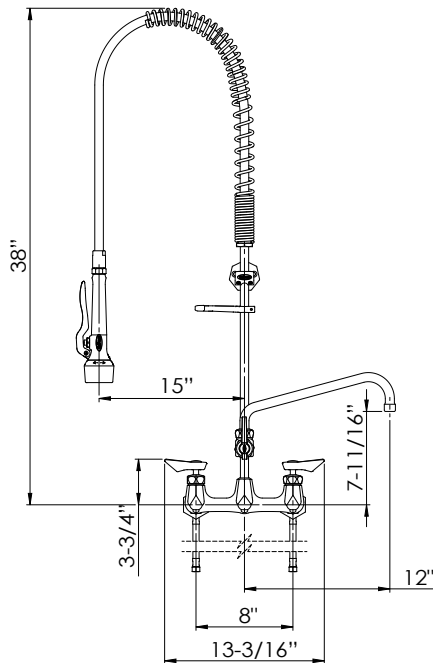

8" Center Wall Mount Pre-Rinse with Add-On Faucet

DIAMOND SERIES

Standard Features

- 1/4 turn stainless steel high performance ceramic cartridge valves with built-in check valves
- Heavy Duty Flanges with eccentric fittings and innovative flange seal
- Dual Spray Technology, 1.15 GPM Knife & Cyclone Options
- Lever Handles
- Adjustable Wall Bracket & mounting kit included
- E-Z install flexible water line kit included
- Lifetime Warranty

Specifications

Water Inlet	1/2" NPS Male; Kit Installed
Temp. Range	40°F - 180°F
Pressure	20-120 PSI
Spray Head Flow Rate	1.15 GPM
Faucet Flow Rate	1.8 GPM
Body Material	Solid Brass with Ultra-Polish Satin Finish
Weight	18 lbs.
Dimensions	38" High 15" Overhang

Model	Description
DX-109	8" Center Wall Mount Pre-Rinse with Add-On Faucet w/ 12" Spout

Product Compliance

- NSF-61 & NSF/ANSI 372
- NSF/ANSI/CAN 61: Q < 1
- ASME A112.18.1-2012/CSA B125.1-12
- Meets ANSI A117.1 (ADA)
- Massachusetts Listed

8" Center Wall Mount Pre-Rinse with Add-On Faucet

DIAMOND SERIES

Replacement Parts

No.	Model	Desc.
1	DX-208	8" Center Wall Mount Pre-Rinse Base
2	DX-100	(2) Coupling Flanges
3	DX-708	Cold 1/4 Turn Ceramic Cartridge Valve
4	DX-709	Hot 1/4 Turn Ceramic Cartridge Valve
5	DX-1XX	Add-On Faucet Base
6	DX-423	12" Swing Spout
7	DX-160-24	24" Riser Pipe
8	DX-165	Hook/Screw Assembly
9	DX-137	Wall Bracket
10	DX-161	Spring Retainer
11	DX-162	24" Spring
12	DX-133	44" Pre-Rinse Hose
13	DX-129	Spray Head (1.15 GPM)