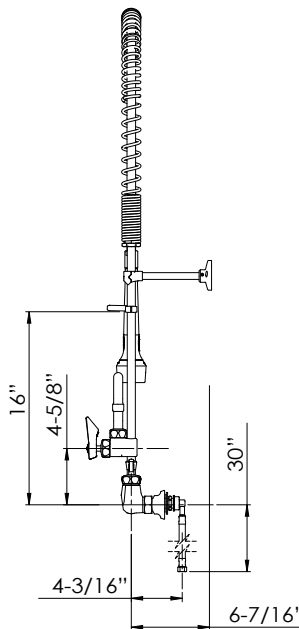

8" Center Wall Mount Pre-Rinse with Add-On Faucet

DIAMOND SERIES

Standard Features

- 1/4 turn stainless steel high performance ceramic cartridge valves with built-in check valves
- Heavy Duty Flanges with eccentric fittings and innovative flange seal
- Dual Spray Technology, 1.15 GPM Knife & Cyclone Options
- Lever Handles
- Adjustable Wall Bracket & mounting kit included
- E-Z install flexible water line kit included
- Lifetime Warranty

Specifications

Water Inlet	1/2" NPS Male; Kit Installed
Temp. Range	40°F - 180°F
Pressure	20-120 PSI
Spray Head Flow Rate	1.15 GPM
Faucet Flow Rate	1.8 GPM
Body Material	Solid Brass with Ultra-Polish Satin Finish
Weight	18 lbs.
Dimensions	38" High 15" Overhang

Model	Description
DX-109	8" Center Wall Mount Pre-Rinse with Add-On Faucet w/ 12" Spout

Product Compliance

- NSF-61 & NSF/ANSI 372
- NSF/ANSI/CAN 61: Q < 1
- ASME A112.18.1-2012/CSA B125.1-12
- Meets ANSI A117.1 (ADA)
- Massachusetts Listed

8" Center Wall Mount Pre-Rinse with Add-On Faucet

DIAMOND SERIES

Replacement Parts

No.	Model	Desc.
1	DX-208	8" Center Wall Mount Pre-Rinse Base
2	DX-100	(2) Coupling Flanges
3	DX-708	Cold 1/4 Turn Ceramic Cartridge Valve
4	DX-709	Hot 1/4 Turn Ceramic Cartridge Valve
5	DX-1XX	Add-On Faucet Base
6	DX-423	12" Swing Spout
7	DX-160-24	24" Riser Pipe
8	DX-165	Hook/Screw Assembly
9	DX-137	Wall Bracket
10	DX-161	Spring Retainer
11	DX-162	24" Spring
12	DX-133	44" Pre-Rinse Hose
13	DX-129	Spray Head (1.15 GPM)