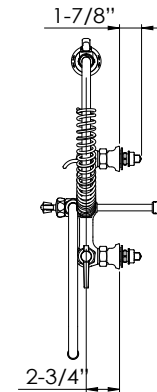

8" Center Wall Mount Pre-Rinse with Add-On Faucet

DIAMOND SERIES

Standard Features

- 1/4 turn stainless steel high performance ceramic cartridge valves with built-in check valves
- Heavy Duty Flanges with eccentric fittings and innovative flange seal
- Dual Spray Technology, 1.15 GPM Knife & Cyclone Options
- Lever Handles
- Adjustable Wall Bracket & mounting kit included
- E-Z install flexible water line kit included
- Lifetime Warranty

Specifications

Water Inlet	1/2" NPS Male; Kit Installed
Temp. Range	40°F - 180°F
Pressure	20-120 PSI
Spray Head Flow Rate	1.15 GPM
Faucet Flow Rate	1.8 GPM
Body Material	Solid Brass with Ultra-Polish Satin Finish
Weight	18 lbs.
Dimensions	38" High 15" Overhang

Model	Description
DX-109	8" Center Wall Mount Pre-Rinse with Add-On Faucet w/ 12" Spout

Product Compliance

- NSF-61 & NSF/ANSI 372
- NSF/ANSI/CAN 61: Q < 1
- ASME A112.18.1-2012/CSA B125.1-12
- Meets ANSI A117.1 (ADA)
- Massachusetts Listed

8" Center Wall Mount Pre-Rinse with Add-On Faucet

DIAMOND SERIES

Replacement Parts

No.	Model	Desc.
1	DX-208	8" Center Wall Mount Pre-Rinse Base
2	DX-100	(2) Coupling Flanges
3	DX-708	Cold 1/4 Turn Ceramic Cartridge Valve
4	DX-709	Hot 1/4 Turn Ceramic Cartridge Valve
5	DX-1XX	Add-On Faucet Base
6	DX-423	12" Swing Spout
7	DX-160-24	24" Riser Pipe
8	DX-165	Hook/Screw Assembly
9	DX-137	Wall Bracket
10	DX-161	Spring Retainer
11	DX-162	24" Spring
12	DX-133	44" Pre-Rinse Hose
13	DX-129	Spray Head (1.15 GPM)