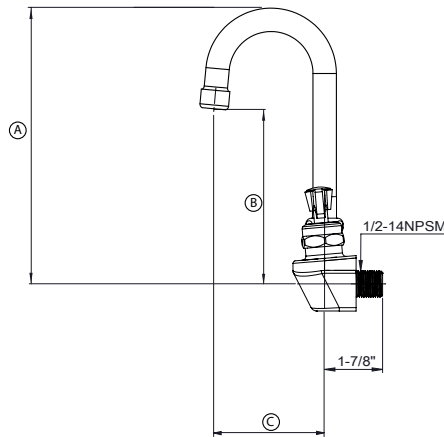

4" Center Wall Mount Faucets

ROYAL SERIES

14-400L

14-406L

Model	Max Height (A)	Spout Height (B)	Spout Length (C)	Spout Type
14-400L	9-1/8"	5-7/8"	3-1/2"	Wide Gooseneck
14-401L	9-3/4"	5-7/8"	6-1/4"	Wide Gooseneck
14-402L	12-7/8"	8-1/4"	8-1/4"	Wide Gooseneck
14-406L	5"	2"	6"	Swing
14-408L	5-3/4"	2-3/4"	8"	Swing
14-410L	6-1/2"	3-1/2"	10"	Swing
14-4XXL	-	-	-	Base Only

Standard Features

- Center wall mounted
- 1/4 turn high performance ceramic valves with integral check
- Lever handles (vandal resistance wristblade handles available)
- Durable full range swing spout with double o-ring construction
- Mounting kit includes, (2) brass locknuts and (2) brass washers

Specifications

Water Inlet	1/2" NPS Male
Temp. Range	40°F - 180°F
Rough In	7/8" Round Holes on 4" Center
Flow Rate	1.8 GPM
Material	Chrome Plated Brass
Weight	5 lbs.

Product Compliance

- NSF-61 & NSF/ANSI 372
- NSF/ANSI/CAN 61: Q < 1
- ASME A112.18.1-2011/CSA B125.1-11
- Meets ANSI A117.1 (ADA)
- CEC Listed
- Massachusetts Approved

Front View

Warning:

Plumbing connections should be made by qualified personnel who will observe all applicable plumbing, sanitary and safety codes

California Prop 65 Warning:

This product can expose you to chemicals including lead and lead compounds, which are known to the State of California to cause cancer and birth defects or other reproductive harm. For more information go to www.P65Warnings.ca.gov.