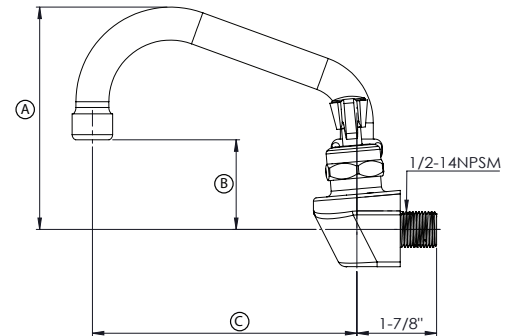

Warning:

Plumbing connections should be made by qualified personnel who will observe all applicable plumbing, sanitary and safety codes

California Prop 65 Warning:

This product can expose you to chemicals including lead and lead compounds, which are known to the State of California to cause cancer and birth defects or other reproductive harm. For more information go to www.P65Warnings.ca.gov.