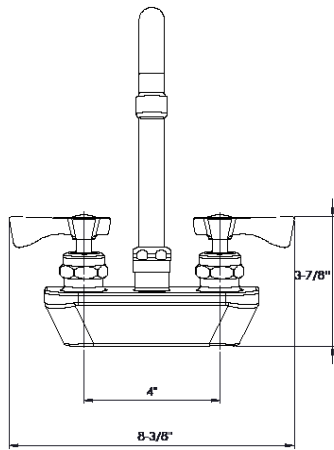

4" Center Wall Mount Faucets

ROYAL SERIES

14-400L

14-406L

Model	Max Height (A)	Spout Height (B)	Spout Length (C)	Spout Type
14-400L	9-1/8"	5-7/8"	3-1/2"	Wide Gooseneck
14-401L	9-3/4"	5-7/8"	6-1/4"	Wide Gooseneck
14-402L	12-7/8"	8-1/4"	8-1/4"	Wide Gooseneck
14-406L	5"	2"	6"	Swing
14-408L	5-3/4"	2-3/4"	8"	Swing
14-410L	6-1/2"	3-1/2"	10"	Swing
14-4XXL	-	-	-	Base Only

Standard Features

- Center wall mounted
- 1/4 turn high performance ceramic valves with integral check
- Lever handles (vandal resistance wristblade handles available)
- Durable full range swing spout with double o-ring construction
- Mounting kit includes, (2) brass locknuts and (2) brass washers

Specifications

Water Inlet	1/2" NPS Male
Temp. Range	40°F - 180°F
Rough In	7/8" Round Holes on 4" Center
Flow Rate	1.8 GPM
Material	Chrome Plated Brass
Weight	5 lbs.

Product Compliance

- NSF-61 & NSF/ANSI 372
- NSF/ANSI/CAN 61: Q < 1
- ASME A112.18.1-2011/CSA B125.1-11
- Meets ANSI A117.1 (ADA)
- CEC Listed
- Massachusetts Approved