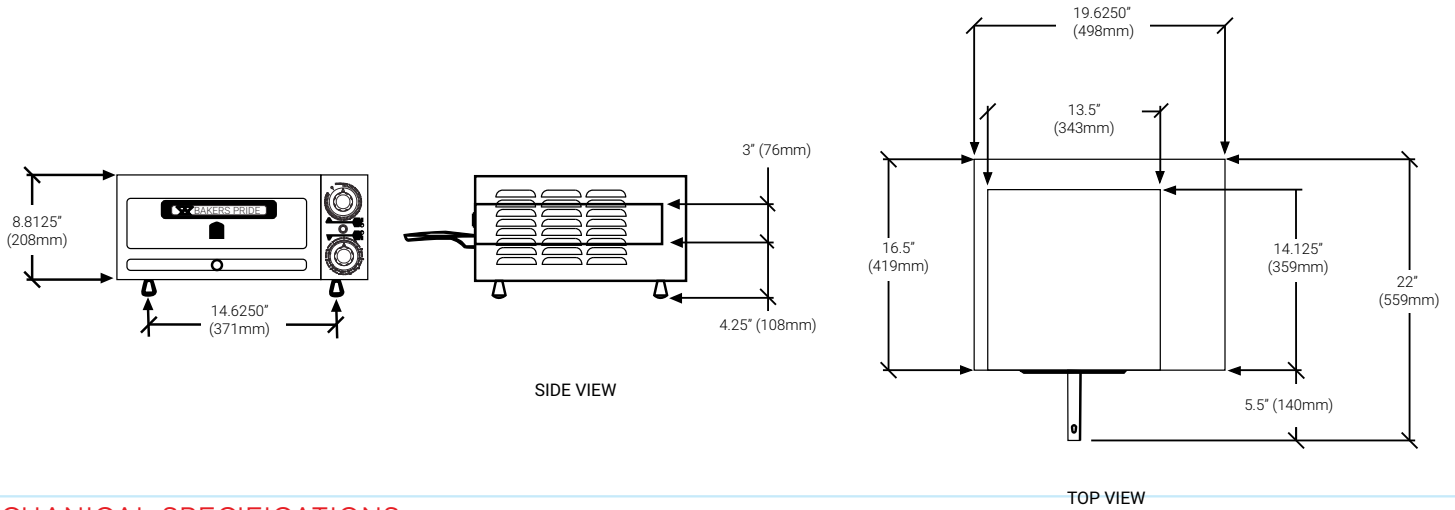

FEATURES AT A GLANCE

- 1500 or 1800 watts
- 19.62" or 24" widths
- 284–680°F (140–360°C) temperature range
- 15-minute electric timer with continuous-ring alarm and manual shut-off
- Independent top and bottom controlled incoloy heating elements
- 3" (76 mm) deck height
- One wire rack with handle
- Pull-out steel crumb tray
- All stainless steel exterior
- 1" (25 mm) black phenolic legs
- One high-heat, fully welded, aluminized steel baking chamber
- Fully insulated
- 6' (1829 mm) cord and plug
- One-year limited warranty

HEARTHBAKE SERIES COUNTERTOP ELECTRIC OVENS

SERIES: PX

EQUIPMENT DIMENSIONS

MECHANICAL SPECIFICATIONS

Model #	Overall Dim (W x H x D)*	Deck Height	Rack Size (W x D)	Decks	Baking Chambers	Thermostat Range	Carton Dim (W x H x D)	Cubic Feet	Cubic Meter	Ship Wt.
PX-14	19.62" x 8.18" x 16.5" (498 x 208 x 419)	3" (76kg)	13.25" x 13.87" (337 x 352)	1	1	284°-680°F (140-36°C)	24" x 12" x 22" (610 x 305 x 559)	3.7	.11	49 (22kg)
PX-16	24" x 8.18" x 20.5" (610 x 208 x 521)	3" (76kg)	17.62" x 17.87" (448 x 454)	1	1	284°-680°F (140-360°C)	30" x 12" x 26" (762 x 305 x 660)	5.4	.16	69 (31kg)

REQUIRED CLEARANCES

Left 3" (76 mm)
 Right 3" (76 mm)
 Back 3" (76 mm)

In European Community Countries and North America. In NON-COMBUSTIBLE locations only.

In European Community Countries only in COMBUSTIBLE locations. NOT for North America.