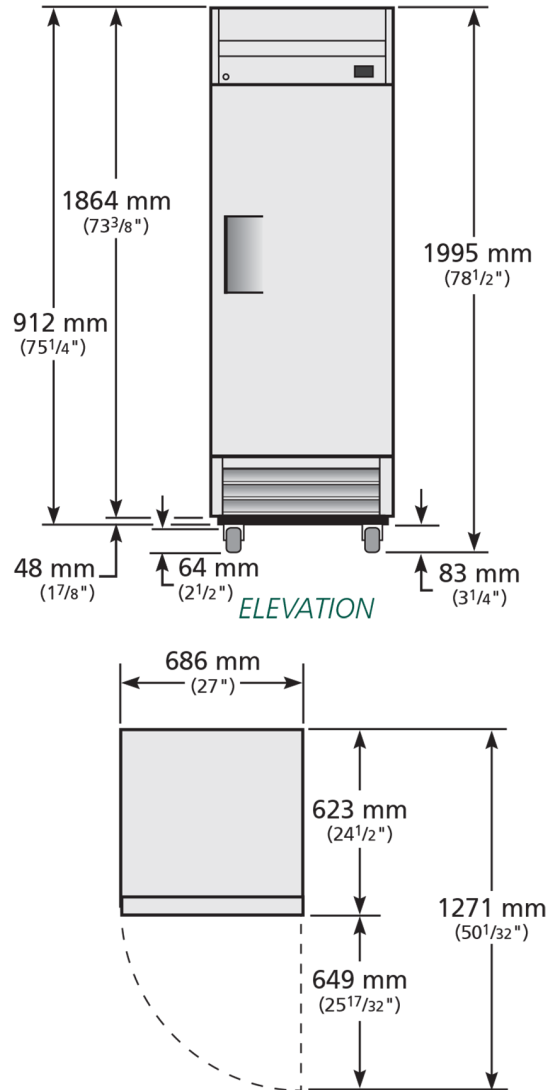

Upright Cabinets

T-19-HC

 Upright Foodservice Refrigerator, 1 Full Solid Swing Door

Dimensions	
External Width (mm)	686
External Depth (mm)	623
External Height (mm)	1995
Exclusions	Depth does not include 13 mm for rear access panel.
Net Volume (Litres)	350
Gross Volume (Litres)	538
Supplied Shelves	4
Shelf Size (L x D mm)	582 x 464
Internal Net Height (mm)	1300
Unpackaged Weight (kg)	101
Packaged Weight (kg)	112
Packaged Dimensions (W x D x H mm)	788 x 788 x 2058
Supplied with	Heavy duty lock-in-place ø 64 mm castors (83 mm height)

Build	
Door Description	1 Solid Swing Door
Door Opening	Right (standard) or Left
Exterior Construction	Stainless steel front, aluminium sides & rear
Interior Construction	Clear coated aluminium, stainless steel base
Air Intake Position	Front
Ventilation Position	Rear
Clearance Required	26 mm rear, zero sides
Cord Length (Meters)	2.74
Internal Lighting	LED
Standard w/ Locks	Standard

Specifications subject to change without notice.
Chart dimensions rounded up to the next whole millimeter (inches rounded up to the 1/8")

UK & Ireland
EMEA
Australia

0800 783 2049
[+41 61 563 07 05](tel:+41615630705)
[+61 2 9619 9999](tel:+61296199999)

TFIUK@truemfg.com
TrueCHCustomerService@truemfg.com
TrueRefAus@truemfg.com

T-19-HC

Upright Foodservice Refrigerator, 1 Full Solid Swing Door

Specifications subject to change without notice.
Chart dimensions rounded to the next whole millimeter (inches rounded up to the 1/8")