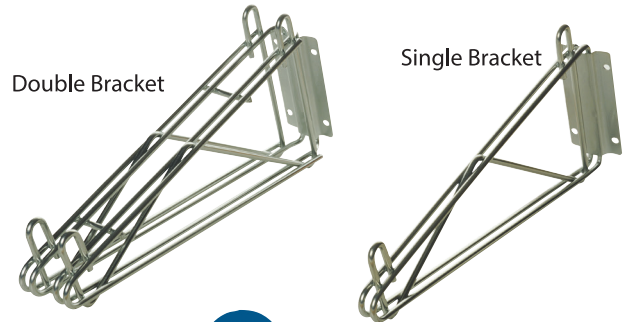

Wall Mount Kits and Direct Wall Mount Brackets

Solid Stainless

Wall Shelf Kits - Green Epoxy Coated

For your convenience, we have packaged two single wall brackets, a heavy-duty shelf, and 4 chromate shelf caps in a single pack. All the features and benefits of our heavy-duty wall brackets. Choose from four popular shelf sizes. Hardware to mount brackets to wall is NOT included [Please select according to type of wall].

Merchandising Cartons
Shipped in Full Color Trilingual

Item #	Description	Case
FWS1436G	Kit includes 2 each 14" (35.5 cm) single wall brackets, 1 each 14" x 36" (35.5 cm x 91.4 cm) shelf, & 4 each chromate shelf caps	1
FWS1448G	Kit includes 2 each 14" (35.5 cm) single wall brackets, 1 each 14" x 48" (35.5 cm x 122.0 cm) shelf, & 4 each chromate shelf caps	1
FWS1836GN	Kit includes 2 each 18" (45.7 cm) single wall brackets, 1 each 18" x 36" (45.7 cm x 91.4 cm) shelf, & 4 each chromate shelf caps	1
FWS1848GN	Kit includes 2 each 18" (45.7 cm) single wall brackets, 1 each 18" x 48" (45.7 cm x 122.0 cm) shelf, & 4 each chromate shelf caps	1

Direct Mount Wall Brackets

Brackets are securely welded to the mounting plate for greater durability. Because mounting plate is welded to the bracket, it is much easier to align and install to a wall. The back of the shelf is within a fraction of an inch from the wall to save space. Chromate shelf caps included to cover openings in tops of shelves. Available in chromate or green epoxy coated.

Use single brackets at shelf ends and double brackets for adjoining shelves. Hardware to mount brackets to wall is NOT included. Please select according to type of wall.

Order shelves separately.