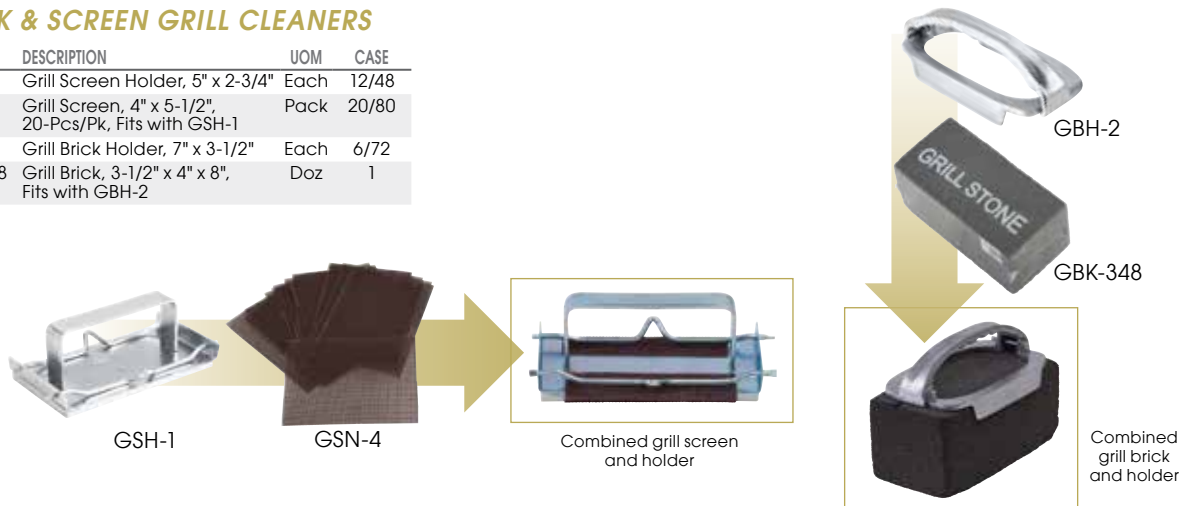

HEAVY-DUTY ALUMINUM GRILL SCRAPER

- ◆ Sharp and wide 6" blade
- ◆ Use the top-grip to apply added pressure when removing grease & grime from flat-tops or griddles
- ◆ Splash-guard positioned above scraper blade deflects and helps collect debris for easy cleanup

ITEM	DESCRIPTION	BLADE	UOM	CASE
SCRP-16	16" Scraper	5"	Each	1/6
SCRP-5B	Replacement Blade for SCR-16		Each	12/48

ALUMINUM GRILL SCRAPER

- ◆ Reversible blade angled scraper great for removing stuck-on food

ITEM	DESCRIPTION	BLADE	UOM	CASE
SCRP-12	12" Alu Scraper	4"	Each	6/48
SCR-4B	Replacement Blades for SCR-12, 10-Pcs/Pk		Pack	10/400

BRICK & SCREEN GRILL CLEANERS

ITEM	DESCRIPTION	UOM	CASE
GSH-1	Grill Screen Holder, 5" x 2-3/4"	Each	12/48
GSN-4	Grill Screen, 4" x 5-1/2", 20-Pcs/Pk, Fits with GSH-1	Pack	20/80
GBH-2	Grill Brick Holder, 7" x 3-1/2"	Each	6/72
GBK-348	Grill Brick, 3-1/2" x 4" x 8", Fits with GBH-2	Doz	1