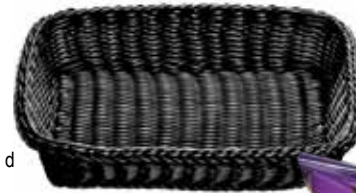

# RIDAL COLLECTION™ BASKETS

- Solid, heavy cord design for superior quality
- Heat lamp and microwave safe up to 150°F
- Microwaveable for limited reheat use

Assorted colors include 1 each: Green, Blue, Red, Yellow, Orange

Item #	Description	Min Order	List Price (\$)
<b>RIDAL COLLECTION™ BASKETS—POLYETHYLENE, HEAVY SOLID CORD</b>			
<b>SERVING BASKETS—ASSORTED COLORS</b>			
*HM1175A	Round, Assorted, 8¼" dia x 3¼"	5 ea	9.86 ea
a. *HM1174A	Oval, Assorted, 9¼ x 6¼ x 3¼"	5 ea	10.10 ea
<b>SERVING BASKETS—BLACK</b>			
b. M2475	Round, Black, 8¼" dia x 3¼"	12 ea	8.70 ea
c. M2474	Oval, Black, 9¼ x 6¼ x 3¼"	12 ea	8.70 ea
M2485	Rectangular, Black, 11½ x 8½ x 3½"	6 ea	15.94 ea
d. M2489	Rectangular, Black, 16¼ x 11¼ x 3½"	6 ea	25.88 ea
<b>DISPLAY BASKETS—BLACK</b>			
e. M2493	Rectangular, Black, 19 x 14 x 4"	6 ea	33.70 ea
M2493H	Rectangular with Handles, Black, 19 x 14 x 4"	6 ea	40.06 ea

\* Available as Cash & Carry

b

c

d

e