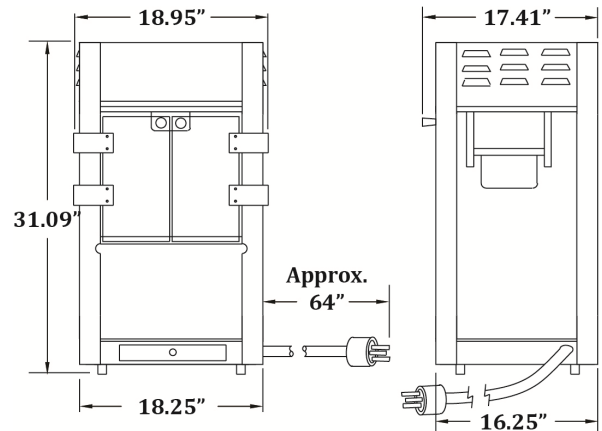

GOLD MEDAL® PRODUCTS CO.

Ultra Sixty Pappy's

Model No. 2656KC

Specifications

Overall Dimensions:

Width: 18.95" (48.14 cm)
Depth: 17.41" (44.22 cm)
Height: 31.09" (78.97 cm)

Features:

- 6 oz. Stainless Steel Kettle (reduced kettle temperature for popping sugar corn)

Electrical - Domestic

120V
1300 WATTS 60 Hz
(NEMA 5-15P) Plug

Plug Type:

Agency Approvals:

Gold Medal Products Co.
10700 Medallion Drive, Cincinnati, OH 45241

Ph: (513) 769-7676, (800) 543-0862; Fax: (513) 769-8500
gmpopcorn.com info@gmpopcorn.com