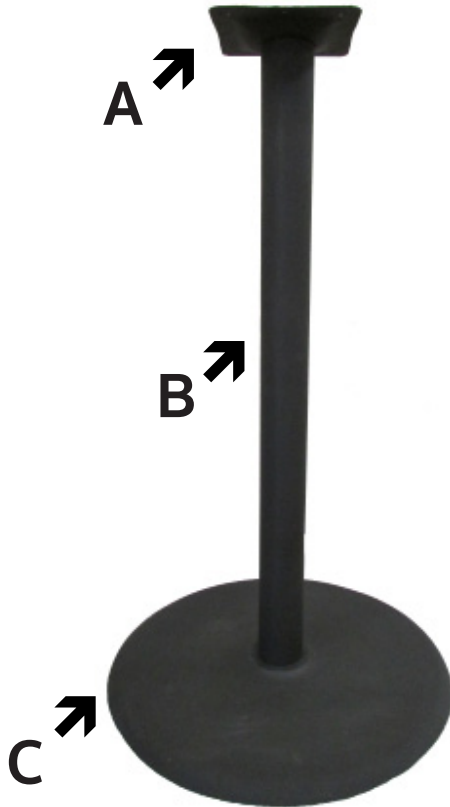

255 Welter Drive
 Monticello, IA 52310
 Phone: (877) 465-4344
 Fax: (877) 465-4042

www.oakstreetmfg.com

30" DISC BASE: B30DISC-BAR

- Constructed of stamped steel for unparalleled strength and stability
- Superior to cast iron in that stamped steel will not fracture under heavier weights
- Labor-saver column and spider
- Easy two-piece construction: column attaches to disc with metric bolt, lock washer and nut
- Spider attaches to tabletop with (8) 3/4" #10 screws
- Includes non-marring, adjustable black levelers
- Recommended to use one size larger base for bar height applications
- Suggested base applications listed below
- F.O.B. Iowa and California

| SPIDER (A) | COLUMN (B) | DISC (C) |
|-------------------------------|------------|--------------|
| 11" x 11" 15-1/2" DIAGONAL | 4" WIDTH | 30" DIAMETER |
| OVERALL HEIGHT: 40-3/4" | | |

SUGGESTED BASE APPLICATIONS

| Square Tops | Rectangular 24" Tops | Rectangular 30" Tops | Rectangular 36"- 42" Tops | Round Tops |
|-----------------------|---------------------------|---------------------------|----------------------------------|----------------------------|
| 24" x 24" 18" Disc | 24" x 30" 18" Disc | 30" x 36" 22" Disc | 36" or 42" x 48" 30" Disc | 30" Round 18" Disc |
| 30" x 30" 18" Disc | 24" x 36" 22" Disc | 30" x 48" 22" Disc | 36" or 42" x 60" 22" Disc | 36" Round 18" Disc |
| 36" x 36" 22" Disc | 24" x 48" 22" Disc | 30" x 60" (2) 22" Disc | 36" or 42" x 72" (2) 22" Disc | 42" Round 22" Disc |
| 42" x 42" 30" Disc | 24" x 60" (2) 18" Disc | 30" x 72" (2) 22" Disc | 36" or 42" x 96" (2) 22" Disc | 48" Round 30" Disc |
| 48" x 48" 30" Disc | 24" x 72" (2) 18" Disc | 30" x 96" (2) 22" Disc | | 54"- 72" Round 30" Disc |