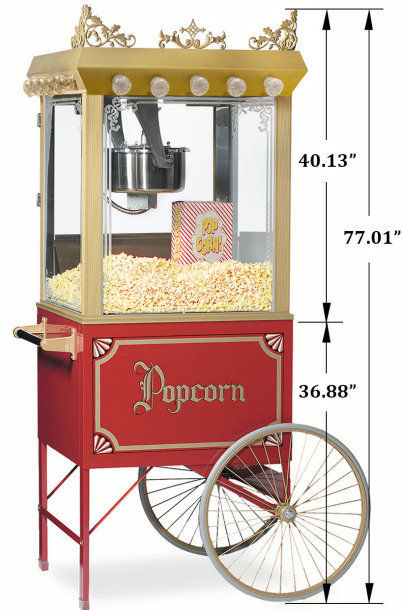

# 28" x 28" Red Popcorn Cart

Model No. 3118PC

## Specifications

Cart shown with 2119 Popper Unit for reference only (items sold separately)

### Overall Dimensions:

**Width:** 42.5"

**Depth:** 33.625"

**Height:** 37.25"

Overall dimensions shown above are for 3118PC Cart only (Cart Base only dimensions: 27.75" x 27.75").

**Gold Medal Products Co.**