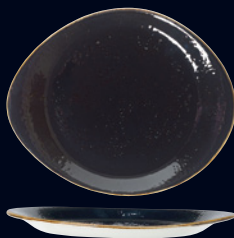

new

STEELITE PERFORMANCE *craft*

ALUMINA VITRIFIED CHINA

Coupe Bowl 12090569 D 10" (38 oz) 12090570 D 8 1/2" (27 oz) Coupe Plate 120905688 D 6"

Coupe Plate 0565 D 11 3/4" 0566 D 10" 0567 D 8" 0568 D 6"

FreeStyle Plate 0521 L 10" W 8 1/8"

Rectangle Tray 0550 L 10 5/8" W 6 1/2"

Coupe Bowl 0569 D 10" (38 oz) 0570 D 8 1/2" (27 oz)

FreeStyle Bowl 0524 L 7" (14 1/2 oz) 0525 L 5" (4 oz)

Low Cup 0189 L 4 3/4" H 2 3/8" (8 oz) 0190 L 3 1/2" H 1 3/4" (3 oz) Saucer Double Well Slimline 0158 D 5 3/4" (Fits 0152, 0189) 0165 D 4 5/8" (Fits 0190)

Quench Mug 0592 L 4 1/4" H 4 3/8" (10 oz)

Taster Dip 0575 D 2 1/2" H 1 1/4" (1 3/4 oz)

Assorted Craft Porcini Items **1129**

Coupe Bowl **12090569** D 10" (38 oz) **12090570** D 8 1/2" (27 oz)

the original craft

With two striking new colors – Licorice and Porcini, Craft tableware creates a memorable experience for diners. The new Licorice adds drama and sophistication to the entire range and is in sync with the current trend for black tableware. Visually appealing, Porcini works well with the existing Craft colors, amplifying the rustic effect and reinvigorating an already iconic and market-trusted range. The range embodies the beauty of rich, lustrous glazes applied by hand, and celebrates chance effects and reactions which occur in the kiln.