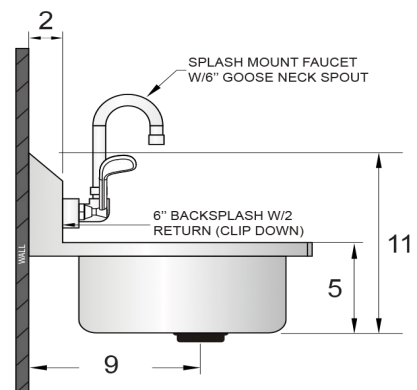

PLAN VIEW

90 DAYS WARRANTY ON WORKMANSHIP