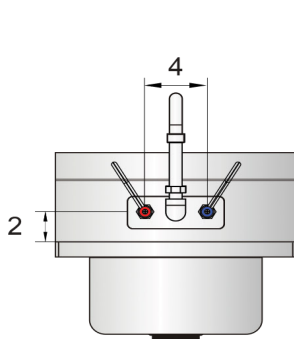

PLAN VIEW

90 DAYS WARRANTY ON WORKMANSHIP