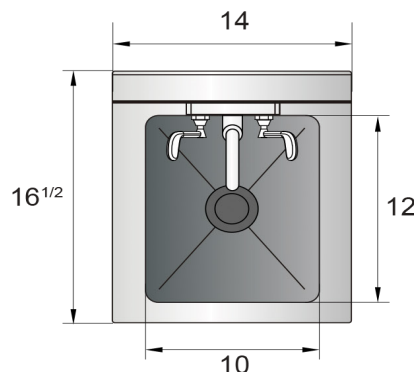

PLAN VIEW

90 DAYS WARRANTY ON WORKMANSHIP