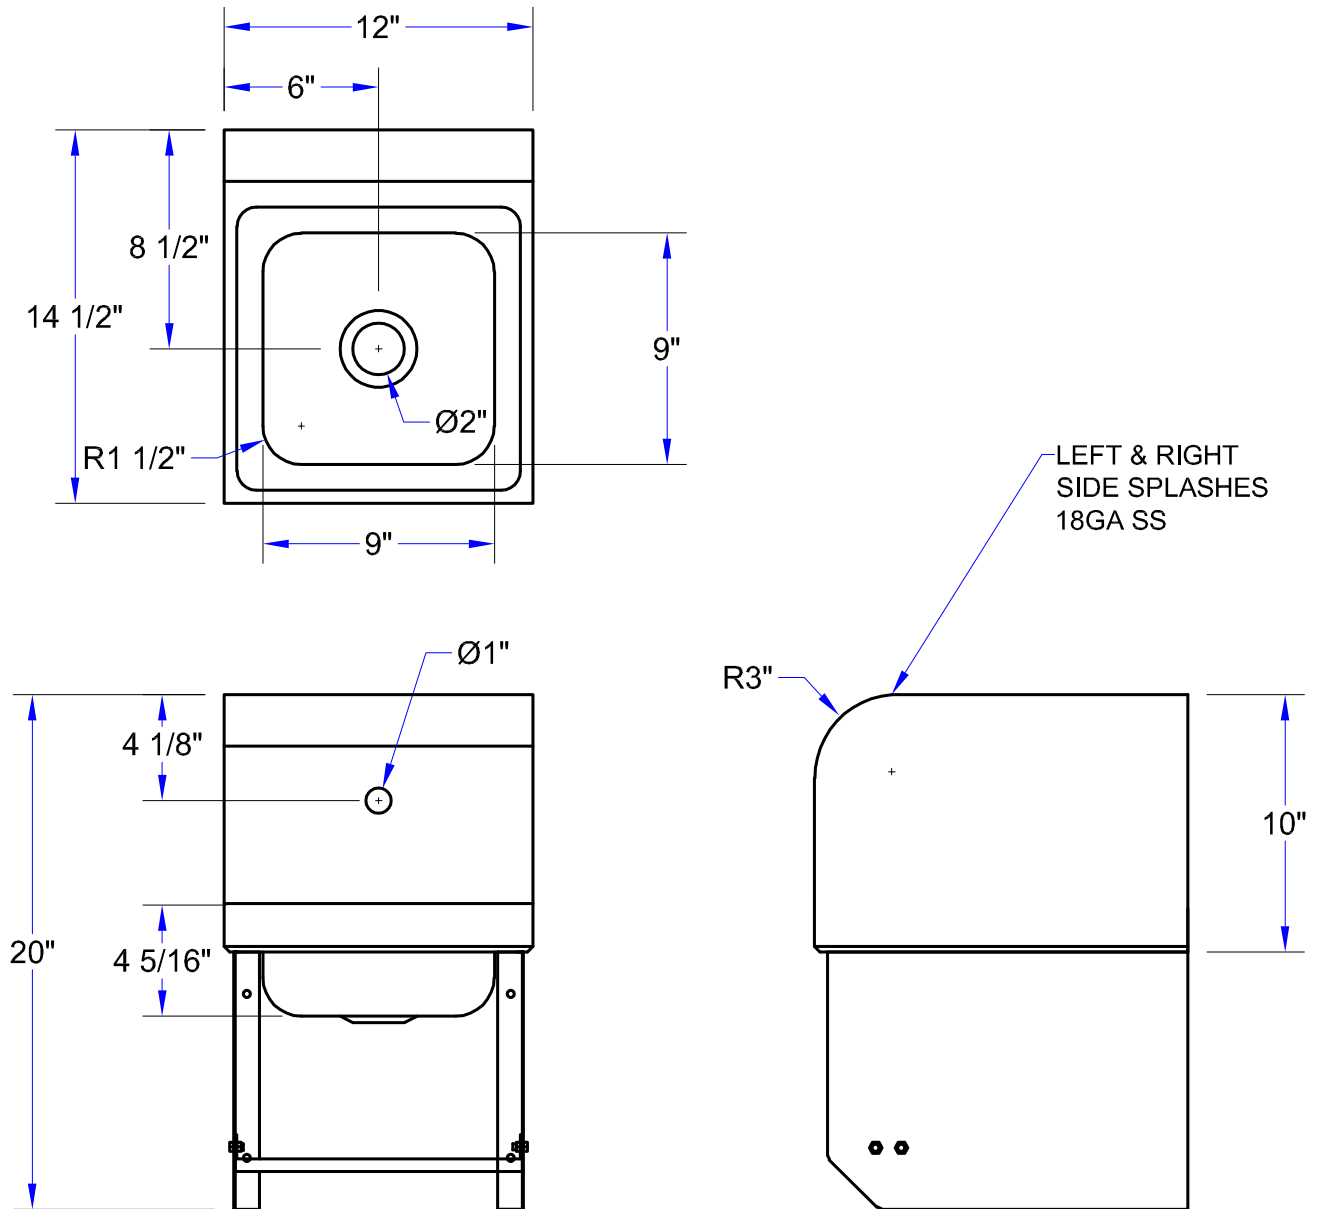

"PBHS-0909-KVMB-SS" PRO-BOWL HAND SINKS

Hands Free w/Single or Double Knee Valves - Side Splashes

FEATURES:

- One Piece Deep Drawn Bowl
- All Sink Bowls Have Large Liberal Radii Corners
- Includes Basket Drain
- Splash Mount - Once Faucet Hole On Center
- 1-1/2" Drain Plumbing Connection
- Includes Gooseneck Spout And Single Or Double Pedal Knee Valve
- Includes Stainless Steel Side Splashes

CERTIFICATIONS:

PBHS-W-0909-KV2MB-SS

"PBHS-0909-KVMB-SS" PRO-BOWL HAND SINKS

MODEL	KNEE VALVES	BOWL SIZE (L X W X H)	OVERALL SINK SIZE (L X W X H)	WEIGHT (LBS)
PBHS-W-0909-KV1MB-SS	Single	9"x9"x5"	12"x14-1/2"x20"	16
PBHS-W-0909-KV2MB-SS	Double	9"x9"x5"	12"x14-1/2"x20"	16

ALL DIMENSIONS ARE TYPICAL. TOLERANCE +/- .500". JOHN BOOS & CO. RESERVES THE RIGHT TO CHANGE SPECIFICATIONS WITHOUT NOTICE.

DETAILED SPECIFICATIONS

"PBHS-0909-KVMB-SS" PRO-BOWL HAND SINKS

MODEL	KNEE VALVES	BOWL SIZE (L X W X H)	OVERALL SINK SIZE (L X W X H)	WEIGHT (LBS)
PBHS-W-0909-KV1MB-SS	Single	9"x9"x5"	12"x14-1/2"x20"	16
PBHS-W-0909-KV2MB-SS	Double	9"x9"x5"	12"x14-1/2"x20"	16

ALL DIMENSIONS ARE TYPICAL. TOLERANCE +/- .500". JOHN BOOS & CO. RESERVES THE RIGHT TO CHANGE SPECIFICATIONS WITHOUT NOTICE.