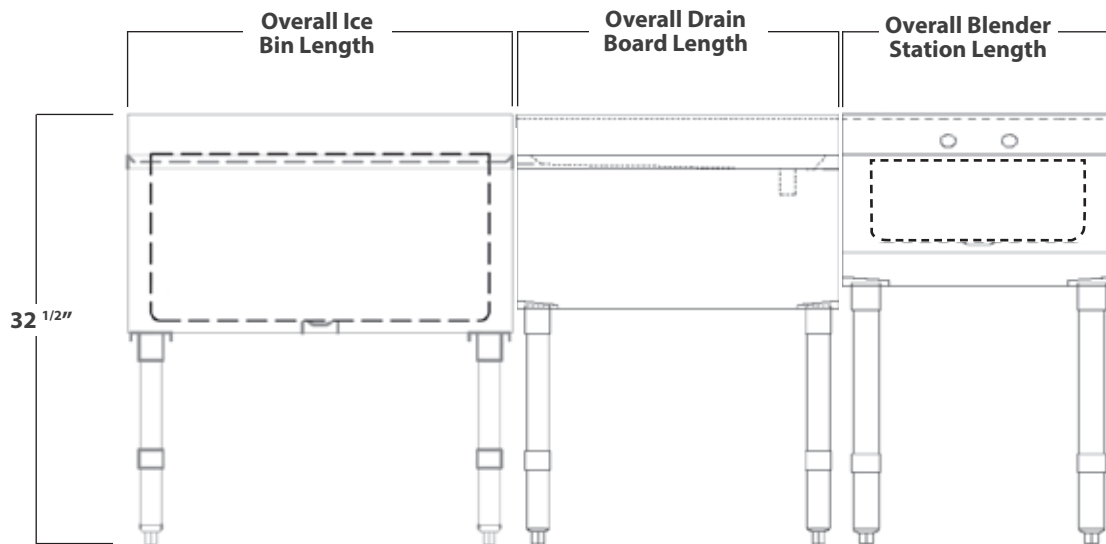

Underbar Complete Work Stations

Stainless Steel Work Stations

Use your smart phone to scan the above QR code to visit our website:
www.bk-resources.com

BKIB-L-XX21

BKUBSR-XX

Features:

- Constructed of 18 ga. T-304 Stainless Steel
- Stainless Steel Legs w/ End Bracing & Adjustable Feet
- 32 1/2" Standard Height & 21" Front to Back
- 12" Ice Bin Depth
- Includes Blender Station with Sink, Drainboard, Ice Bin, Ice Bin Lid & Speed Rail
- 1 Year Warranty

Material:

- T-304 18 ga. Stainless Steel

Options:

- Individual Pieces Sold Separately

Part Number	O.A. Work Station Length	O.A. Drain Board Length	O.A. Ice Bin Length	O.A. Speed Rail Length	O.A. Blender Station Length	Front to Back
BKUB-WS-54-GS	54"	12"	24"	24"	18"	21"
BKUB-WS-60-GS	60"	18"	24"	24"	18"	21"
BKUB-WS-66-GS	66"	24"	24"	24"	18"	21"
BKUB-WS-78-GS	78"	30"	30"	30"	18"	21"
BKUB-WS-90-GS	90"	36"	36"	36"	18"	21"
BKUB-WS-114-GS	114"	48"	48"	48"	18"	21"