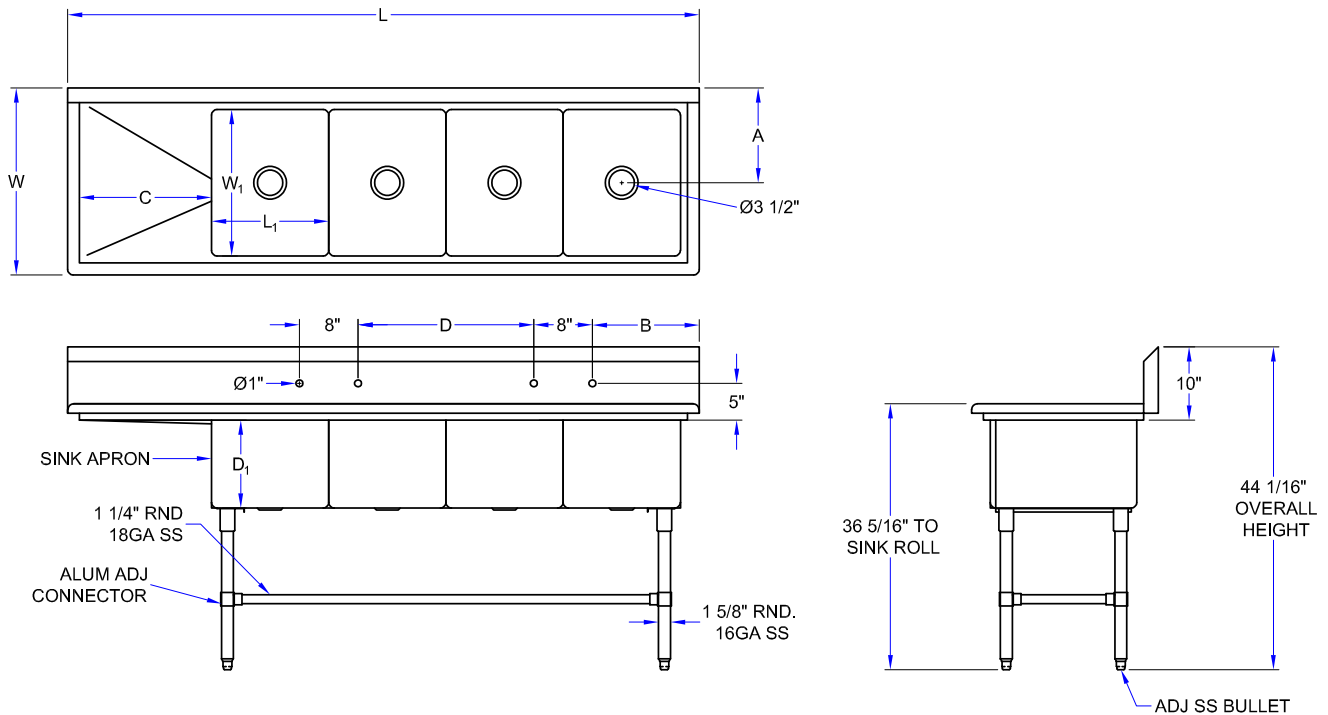

DETAILED SPECIFICATIONS

"44PB-1D" PRO-BOWL COMPARTMENT SINKS

12" DEEP (D')	WT. (LBS)	14" DEEP (D')	WT. (LBS)	OVERALL LENGTH (L)	OVERALL WIDTH (W)	INSIDE LENGTH (L')	INSIDE WIDTH (W')	A	B	C	D
44PB1618-1D18L/R	157	44PB16184-1D18L/R	170	86-3/16"	23-1/2"	16"	18"	11-15/16"	14-9/16"	18"	24"
44PB1618-1D24L/R	162	44PB16184-1D24L/R	174	92-3/16"	23-1/2"	16"	18"	11-15/16"	14-9/16"	24"	24"
44PB1620-1D18L/R	165	44PB16204-1D18L/R	178	86-3/16"	25-1/2"	16"	20"	12-15/16"	14-9/16"	18"	24"
44PB1620-1D24L/R	170	44PB16204-1D24L/R	183	92-3/16"	25-1/2"	16"	20"	12-15/16"	14-9/16"	24"	24"
44PB18-1D18L/R	168	44PB184-1D18L/R	182	94-3/16"	23-1/2"	18"	18"	11-15/16"	16-9/16"	18"	28"
44PB18-1D24L/R	173	44PB184-1D24L/R	186	100-3/16"	23-1/2"	18"	18"	11-15/16"	16-9/16"	24"	28"
44PB18-1D30L/R	178	44PB184-1D30L/R	191	106-3/16"	23-1/2"	18"	18"	11-15/16"	16-9/16"	30"	28"
44PB1824-1D18L/R	193	44PB18244-1D18L/R	208	94-3/16"	29-1/2"	18"	24"	14-15/16"	16-9/16"	18"	28"
44PB1824-1D24L/R	198	44PB18244-1D24L/R	214	100-3/16"	29-1/2"	18"	24"	14-15/16"	16-9/16"	24"	28"
44PB1824-1D30L/R	204	44PB18244-1D30L/R	219	106-3/16"	29-1/2"	18"	24"	14-15/16"	16-9/16"	30"	28"
44PB20-1D18L/R	192	44PB204-1D18L/R	205	102-3/16"	25-1/2"	20"	20"	12-15/16"	18-9/16"	18"	32"
44PB20-1D24L/R	197	44PB204-1D24L/R	211	108-3/16"	25-1/2"	20"	20"	12-15/16"	18-9/16"	24"	32"
44PB20-1D30L/R	202	44PB204-1D30L/R	216	114-3/16"	25-1/2"	20"	20"	12-15/16"	18-9/16"	30"	32"
44PB24-1D24L/R	235	44PB244-1D24L/R	253	124-3/16"	29-1/2"	24"	24"	14-15/16"	22-9/16"	24"	40"
44PB24-1D30L/R	240	44PB244-1D30L/R	258	130-3/16"	29-1/2"	24"	24"	14-15/16"	22-9/16"	30"	40"
44PB3024-1D30L/R	277	44PB30244-1D30L/R	298	154-3/16"	29-1/2"	30"	24"	14-15/16"	28-9/16"	30"	52"
44PB3024-1D36L/R	282	44PB30244-1D36L/R	303	160-3/16"	29-1/2"	30"	24"	14-15/16"	28-9/16"	36"	52"

MUST SPECIFY LEFT (L) OR RIGHT (R) SIDE DRAIN BOARD

ALL DIMENSIONS ARE TYPICAL. TOLERANCE +/- .500". JOHN BOOS & CO. RESERVES THE RIGHT TO CHANGE SPECIFICATIONS WITHOUT NOTICE.