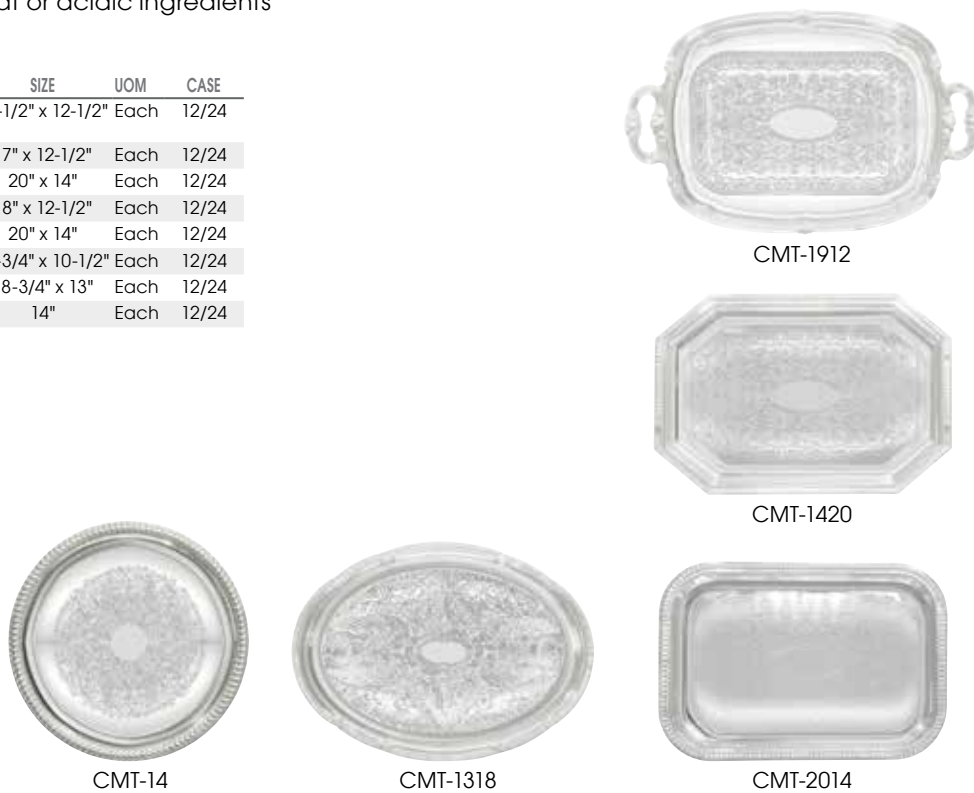

STAINLESS STEEL SERVING TRAYS

ITEM	DESCRIPTION	SIZE	UOM	CASE
STRS-12	Round	12"	Each	12/48
STRS-14	Round	14"	Each	12/24
STRS-16	Round	16"	Each	12/24

STAINLESS STEEL OVAL PLATTERS

ITEM	DESCRIPTION	SIZE	UOM	CASE
OPL-12	Oval	12" x 8-5/8"	Each	10/60
OPL-14	Oval	14" x 8-3/4"	Each	10/60
OPL-16	Oval	16" x 10-1/4"	Each	10/40
OPL-18	Oval	18" x 11-1/2"	Each	10/30
OPL-20	Oval	20" x 13-3/4"	Each	10/20
OPL-22	Oval	21-3/4" x 14-1/2"	Each	12

STAINLESS STEEL TRAYS & PLATTERS

STRS-14

OPL-14

CHROME-PLATED SERVING TRAYS

- ◆ Limit use with meat or acidic ingredients
- ◆ Hand wash only

ITEM	DESCRIPTION	SIZE	UOM	CASE
CMT-1912	Rectangular w/Handles	19-1/2" x 12-1/2"	Each	12/24
CMT-1217	Octagonal	17" x 12-1/2"	Each	12/24
CMT-1420	Octagonal	20" x 14"	Each	12/24
CMT-1812	Rectangular	18" x 12-1/2"	Each	12/24
CMT-2014	Rectangular	20" x 14"	Each	12/24
CMT-1014	Oval	14-3/4" x 10-1/2"	Each	12/24
CMT-1318	Oval	18-3/4" x 13"	Each	12/24
CMT-14	Round	14"	Each	12/24

CHROME SERVING TRAYS

CMT-1912

CMT-1420

CMT-14

CMT-1318

CMT-2014

TRAY STANDS

ITEM	DESCRIPTION	SIZE	UOM	CASE
TSY-1A	Chrome Steel	31"	Each	6
TR-33W	Rubberwood, Walnut	32"	Each	1
TR-34W	Rubberwood, Mahogany	32"	Each	1