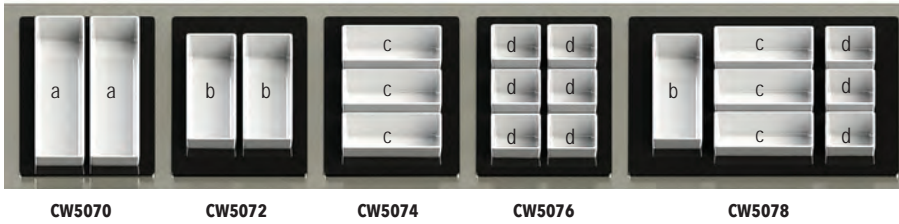

## NSF®-7 COLD FOOD TEMPLATES

**NSF®-7 TEMPLATES** 25¾ X 21¼" DOUBLE WELL  
12⅝ X 21¼" SINGLE WELL

Item #	Description	Min Order/ Case Pack
COLD FOOD TEMPLATES—FABRICATED ALUMINUM, FINISHED OR COATED		
CW5070_	Fits (2) CW4018	1 ea
CW5072_	Fits (2) CW4020	1 ea
CW5074_	Fits (3) CW4022	1 ea
CW5076_	Fits (6) CW4000	1 ea
CW5078_	Fits (1) CW4020, (3) CW4022 & (3) CW4000	1 ea