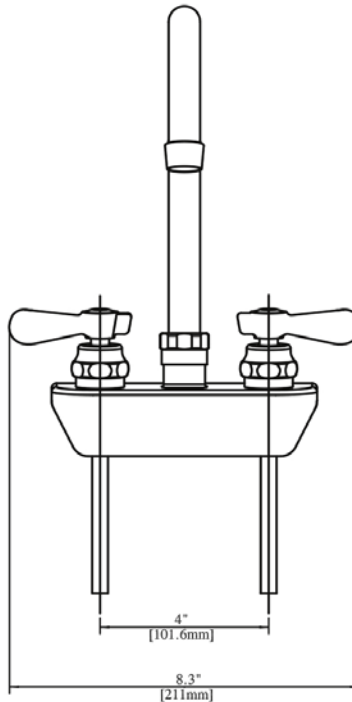

"PBF-4SM-GLF" HEAVY DUTY FAUCETS

Low-Lead, Splashmount w/Gooseneck Spout, 4" O.C.

FEATURES:

- Heavy Duty Double Seat 1/4" Turn Ceramic Cartridges
- Color Coded Hot & Cold Indicators
- Double O-Ring Spout Seal
- High Polished Triple Dipped Chrome Finish
- Integral Check Valve
- Lead Free Compliant
- Full Replacement Parts Available

CERTIFICATIONS:

PBF-4SM-3GLF

"PBF-4SM-GLF" LOW-LEAD HEAVY DUTY FAUCETS

MODEL	DESCRIPTION	A	B	C	WEIGHT (LBS)
PBF-4SM-3GLF	3" Gooseneck spout	3.5"	5.38"	8.13"	4
PBF-4SM-5GLF	5" Gooseneck spout	6"	5.13"	9.75"	4
PBF-4SM-8GLF	8" Gooseneck spout	8.5"	7.75"	12.63"	5

ALL DIMENSIONS ARE TYPICAL. TOLERANCE +/- .500". JOHN BOOS & CO. RESERVES THE RIGHT TO CHANGE SPECIFICATIONS WITHOUT NOTICE.

DETAILED SPECIFICATIONS

"PBF-4SM-GLF" LOW-LEAD HEAVY DUTY FAUCETS

MODEL	DESCRIPTION	A	B	C	WEIGHT (LBS)
PBF-4SM-3GLF	3" Gooseneck spout	3.5"	5.38"	8.13"	4
PBF-4SM-5GLF	5" Gooseneck spout	6"	5.13"	9.75"	4
PBF-4SM-8GLF	8" Gooseneck spout	8.5"	7.75"	12.63"	5

ALL DIMENSIONS ARE TYPICAL. TOLERANCE +/- .500". JOHN BOOS & CO. RESERVES THE RIGHT TO CHANGE SPECIFICATIONS WITHOUT NOTICE.