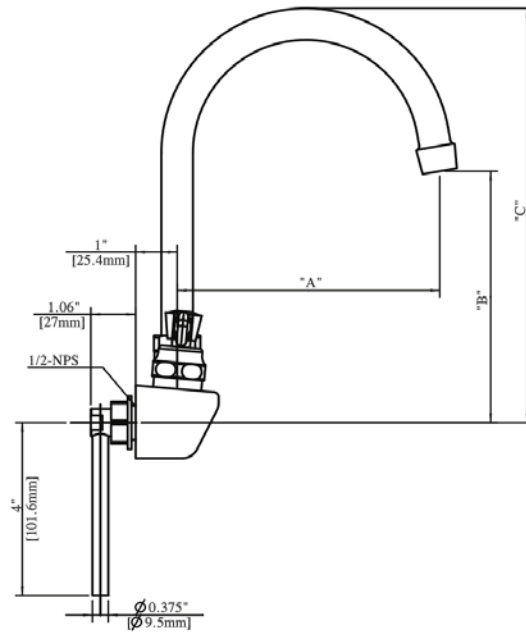

"PBF-4SM-GLF" HEAVY DUTY FAUCETS

Low-Lead, Splashmount w/Gooseneck Spout, 4" O.C.

FEATURES:

- Heavy Duty Double Seat 1/4" Turn Ceramic Cartridges
- Color Coded Hot & Cold Indicators
- Double O-Ring Spout Seal
- High Polished Triple Dipped Chrome Finish
- Integral Check Valve
- Lead Free Compliant
- Full Replacement Parts Available

CERTIFICATIONS:

PBF-4SM-3GLF

"PBF-4SM-GLF" LOW-LEAD HEAVY DUTY FAUCETS

MODEL	DESCRIPTION	A	B	C	WEIGHT (LBS)
PBF-4SM-3GLF	3" Gooseneck spout	3.5"	5.38"	8.13"	4
PBF-4SM-5GLF	5" Gooseneck spout	6"	5.13"	9.75"	4
PBF-4SM-8GLF	8" Gooseneck spout	8.5"	7.75"	12.63"	5

ALL DIMENSIONS ARE TYPICAL. TOLERANCE +/- .500". JOHN BOOS & CO. RESERVES THE RIGHT TO CHANGE SPECIFICATIONS WITHOUT NOTICE.

DETAILED SPECIFICATIONS

"PBF-4SM-GLF" LOW-LEAD HEAVY DUTY FAUCETS

MODEL	DESCRIPTION	A	B	C	WEIGHT (LBS)
PBF-4SM-3GLF	3" Gooseneck spout	3.5"	5.38"	8.13"	4
PBF-4SM-5GLF	5" Gooseneck spout	6"	5.13"	9.75"	4
PBF-4SM-8GLF	8" Gooseneck spout	8.5"	7.75"	12.63"	5

ALL DIMENSIONS ARE TYPICAL. TOLERANCE +/- .500". JOHN BOOS & CO. RESERVES THE RIGHT TO CHANGE SPECIFICATIONS WITHOUT NOTICE.