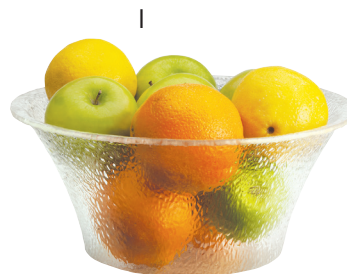

F. CLASSIC SALSA/CONDIMENT BAR

Complete Set w/Pans as Shown.

ITEM 658 | 14Wx15Dx20H

ITEM 1102 | 20½Wx12¾Dx19¾H

G. CLASSIC CHILLED SALSA DRESSING SERVER

Fill Bottom of Bin with Ice and Serve!
Includes 4 White Crocks.

ITEM 3369-13 | 10½Wx10½Dx7H

H. 4 SECTION CONDIMENT STATION

Includes 4-1/6 Pans and Notched Lids.

ITEM 3687-13 | 13¾Wx16¼Dx9H

I. ACRYLIC PEBBLE BELL BOWLS

ITEM 403-10-34 | 10¼DIAx4¾H

ITEM 403-15-34 | 15DIAx7H