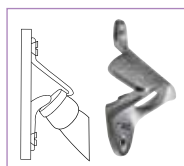

BOTTLE OPENERS

CO-301

CO-301PK

CO-301PB

CO-301PR

STAINLESS STEEL FLAT BOTTLE OPENERS

- ◆ Keep speed openers on hand to maintain a quick, productive pace behind the bar

ITEM	DESCRIPTION	UOM	CASE
CO-301	Uncoated	Each	12/144
CO-301PB	PVC Coated - Blue	Each	12/144
CO-301PK	PVC Coated - Black	Each	12/144
CO-301PR	PVC Coated - Red	Each	12/144

CO-402

CO-401

CO-402 In use, side view

BCH-14

STAINLESS STEEL UNDER-COUNTER BOTTLE OPENER

ITEM	DESCRIPTION	UOM	CASE
CO-401	4-1/4"	Each	24/288

DIE-CAST ZINC ALLOY WALL-MOUNT BOTTLE OPENER

- ◆ Wall-mount or affix to bar counters for easy accessibility
- ◆ Includes mounting screws

ITEM	DESCRIPTION	UOM	CASE
CO-402	3-1/4"L x 2-3/4"W	Each	24/144

BOTTLE CAP CATCH

ITEM	DESCRIPTION	UOM	CASE
BCH-14	5-1/2"L x 3-1/2"W x 13-3/4"H	Each	1/24

CORKSCREWS

CO-501

CO-701

WING-STYLE CORKSCREWS

ITEM	DESCRIPTION	UOM	CASE
CO-501	Wing Type, Chrome	Each	12/144
CO-701	Wing Type, Black	Each	12/72