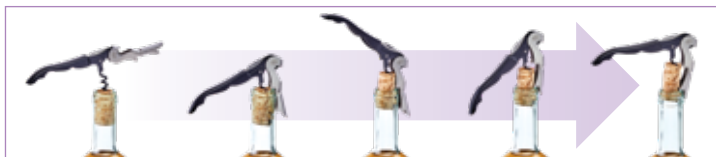

CO-402

CO-401

CO-402 In use, side view

BCH-14

STAINLESS STEEL UNDER-COUNTER BOTTLE OPENER

ITEM	DESCRIPTION	UOM	CASE
CO-401	4-1/4"	Each	24/288

DIE-CAST ZINC ALLOY WALL-MOUNT BOTTLE OPENER

- ◆ Wall-mount or affix to bar counters for easy accessibility
- ◆ Includes mounting screws

ITEM	DESCRIPTION	UOM	CASE
CO-402	3-1/4"L x 2-3/4"W	Each	24/144

BOTTLE CAP CATCH

ITEM	DESCRIPTION	UOM	CASE
BCH-14	5-1/2"L x 3-1/2"W x 13-3/4"H	Each	1/24

CORKSCREWS

CO-501

CO-701

WING-STYLE CORKSCREWS

ITEM	DESCRIPTION	UOM	CASE
CO-501	Wing Type, Chrome	Each	12/144
CO-701	Wing Type, Black	Each	12/72

DOUBLE-HINGED CORKSCREW

ITEM	DESCRIPTION	UOM	CASE
CO-720	Double-Hinged Corkscrew	Each	6/96

CO-720

CORKSCREWS

ITEM	DESCRIPTION	UOM	CASE
CO-511	Waiter's Corkscrew, S/S, Made in Italy	Each	12/144
CO-512	Waiter's Corkscrew, Black, Made in Italy	Each	12/144
CO-711	Waiter's Corkscrew, S/S, Economy	Each	12/144
CO-712	Waiter's Corkscrew, Black, Economy	Each	12/144
CO-4DK	Black, 2-Sets/Pk	Pack	24/96
CO-4DW	White, 2-Sets/Pk	Pack	24/96