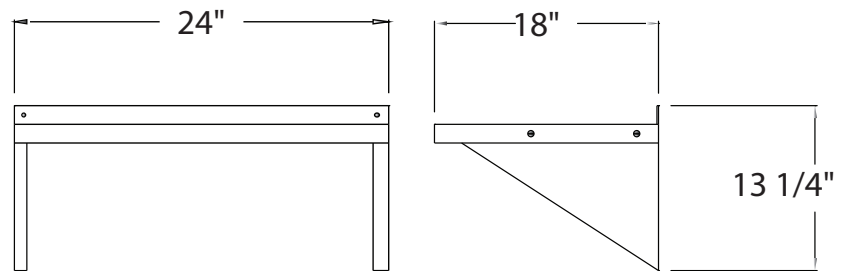

95634

New Age Industrial Corp., Inc. || NewAgeIndustrial.com || Made in the USA

PO Box 520 • 16788 US Hwy 36 • Norton, Kansas 67654 || **Phone: (800) 255-0104 • (785) 877-5121** || Fax: (877)-877-7687 • (785) 877-2616

This information is for general sales and engineering use only. New Age Industrial reserves the right to modify or make changes at any time, without notice, to materials and specifications.