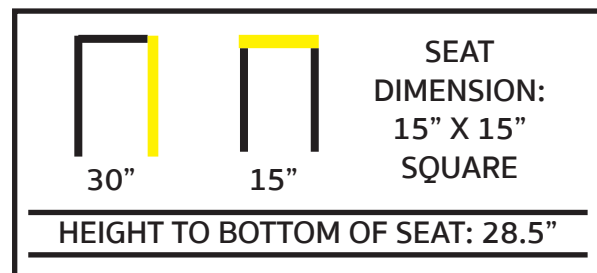

## XL BREWHOUSE SERIES PAINTED BARSTOOL: BB-820-PNT

- 1.2 mm pressed steel tubular construction
- Available in silver bullet (PNT) or black paint (BLK)
- 25% larger seat area than industry standard
- Stackable
- Non-marring poly glides
- Metal seat ships attached
- Barstool weight: 15 lbs.
- Freight class: 250
- Ships four per box
- Ships five boxes per pallet
- Matching dining chair: CM-252-PNT or CM-252-BLK
- F.O.B. Monticello, Iowa