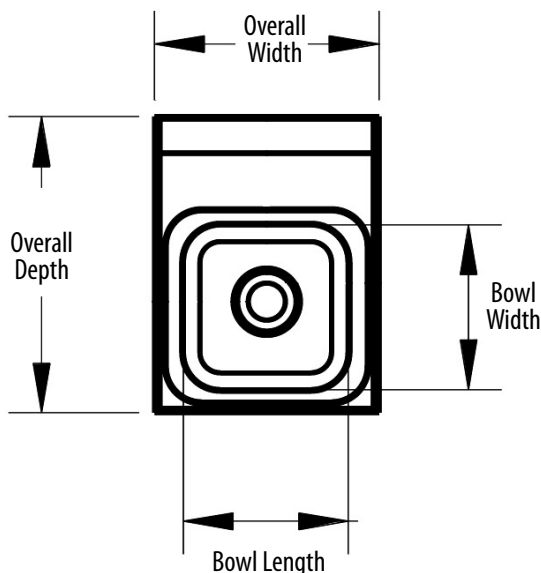

9" x 9" Space Saver Hand Sinks w/ Side Splash

Stainless Steel Hand Sinks

Use your smart phone to scan the above QR code to visit our website:
www.bk-resources.com

Certifications:

Features:

- Wall Mounting Hardware Included
- Drain Included
- Accommodates 4" O.C. Faucets
- Marine Edge

Material:

- T-304 Stainless Steel

Options:

- Upgraded Faucets
- Other Plumbing Accessories - Call For Details

Part Number	Unit Size (w x d)	Bowl Dim. (l x w x d)	Faucet / Spout Mounting	Side Splash	Included Faucet	Drain Size
BKHS-W-SS-SS	12" x 14 1/2"	9" x 9" x 5"	4" O.C. Splash	Dual	-	1 7/8"
BKHS-W-SS-SS-P-G	12" x 14 1/2"	9" x 9" x 5"	4" O.C. Splash	Dual	BKF-W-3G-G	1 7/8"
BKHS-D-SS-SS	12" x 16"	9" x 9" x 5"	4" O.C. Deck	Dual	-	1 7/8"
BKHS-D-SS-SS-P-G	12" x 16"	9" x 9" x 5"	4" O.C. Deck	Dual	BKD-3G-G	1 7/8"