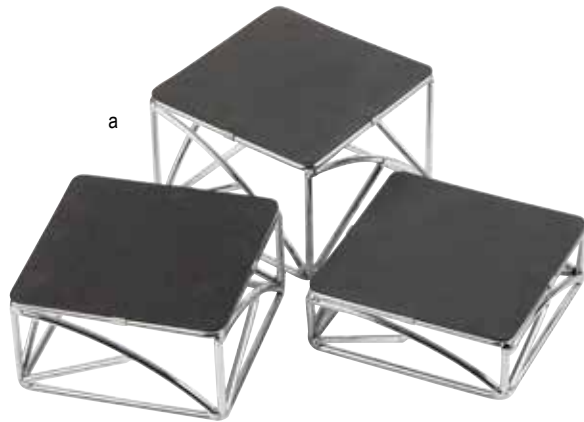

support systems

Our riser collections can play a supporting role in any buffet line catering event or tablescape with ease and versatility.

NON-SLIP RISERS

a

Flip and fill

CR3 Risers can hold 5 x 5" napkins

6 x 6" top plate

7 x 7" footprint

Item #	Description	Min Order	List Price (\$)
CHROME PLATED OR BLACK POWDER COATED			
a. CR3	3-Pc Set, Chrome Plated 6 x 6" Top Plate; 2", 3", & 4" Height	1 set	96.82 set
b. BKR4	4-Pc Set, Black 6 x 6" Footprint; 2", 3", 4", and 6" Height	1 set	94.76 set